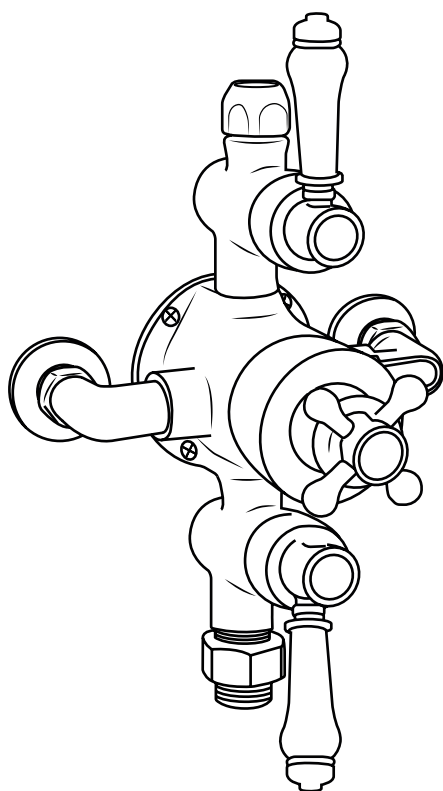

Milano

Triple Exposed Valve

 Style may vary

Installation Guide

Installation

Tools required for installing:

Parts included:

x2