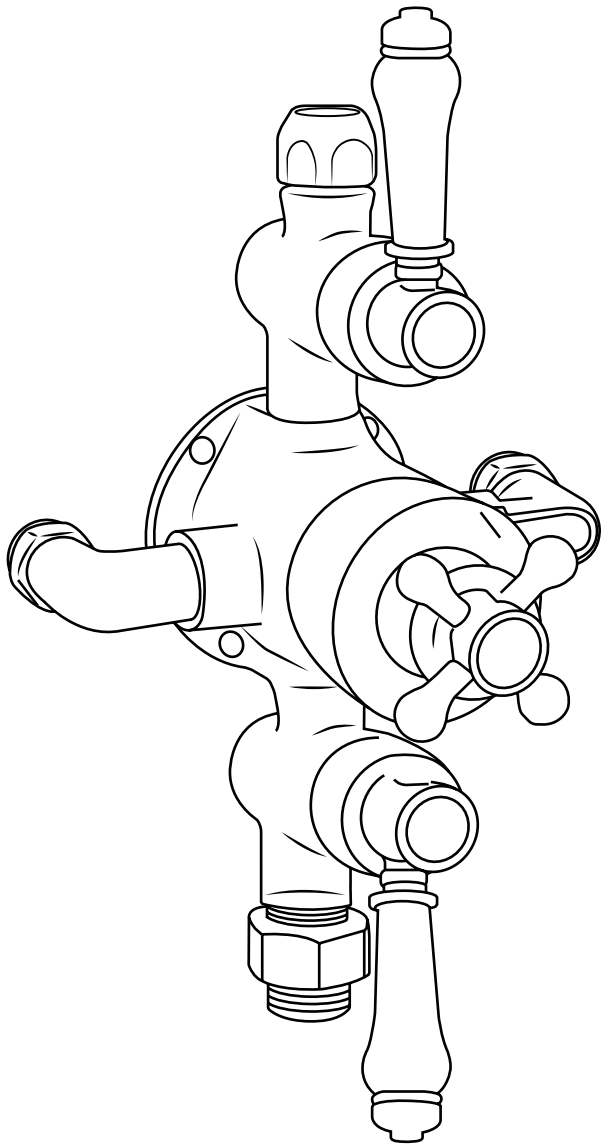

Milano

Triple Exposed Valve

 Style may vary

Installation Guide

Installation

Tools required for installing:

Parts included:

x2