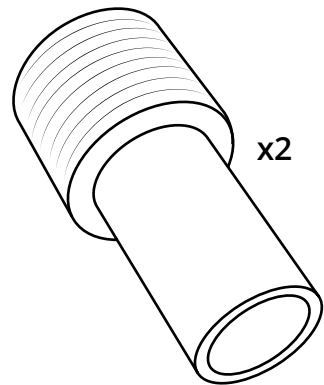

Milano

Triple Exposed Valve

 Style may vary

Installation Guide

Installation

Tools required for installing:

Parts included:

x2

x2

x4

x4

3

4

5

6

13