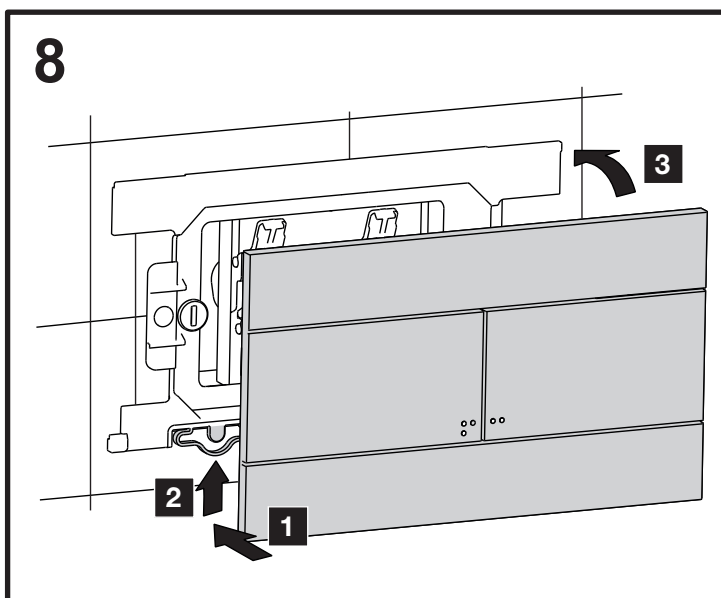

Voor nadere informatie of als u problemen heeft met dit product verwijzen wij u naar de website.