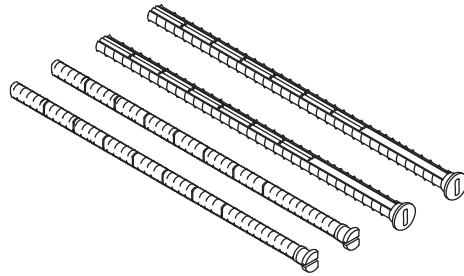

# Hudson Reed

Spoelknop

Handleiding

(afmetingen in millimeters)

4

**MUUR**

x2

x2

← X + 10mm →

← X + 20mm →

4

**BOVEN**

x2

x2

← X + 10mm →

← X + 75mm →