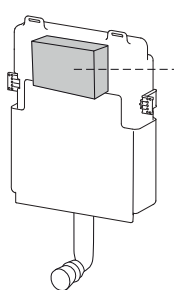

# Hudson Reed

Spoelknop

Handleiding

(afmetingen in millimeters)

4

**MUUR**

x2

x2

← X + 10mm →

← X + 20mm →

4

**BOVEN**

x2

x2

← X + 10mm →

← X + 75mm →