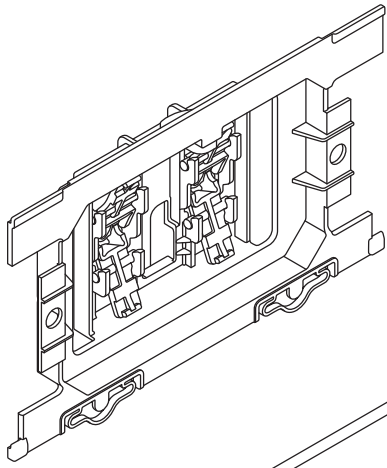

# Hudson Reed

Spoelknop

Handleiding

(afmetingen in millimeters)

4

**MUUR**

x2

x2

← X + 10mm →

← X + 20mm →

4

**BOVEN**

x2

x2

← X + 10mm →

← X + 75mm →