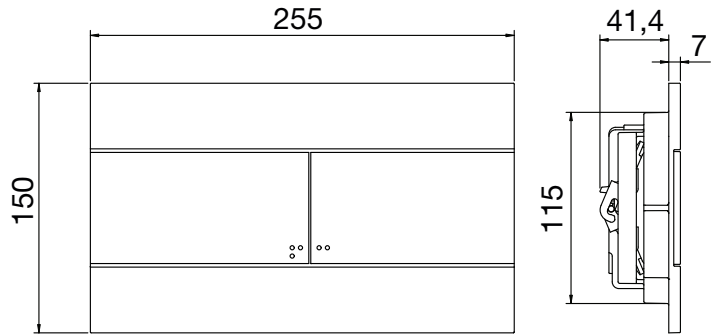

# Hudson Reed

Spoelknop

Handleiding

(afmetingen in millimeters)

4

**MUUR**

x2

x2

← X + 10mm →

← X + 20mm →

4

**BOVEN**

x2

x2

← X + 10mm →

← X + 75mm →