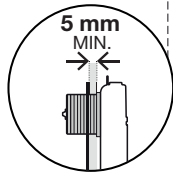

# Hudson Reed

Spoelknop

Handleiding

(afmetingen in millimeters)

4

**MUUR**

x2

x2

← X + 10mm →

← X + 20mm →

4

**BOVEN**

x2

x2

← X + 10mm →

← X + 75mm →