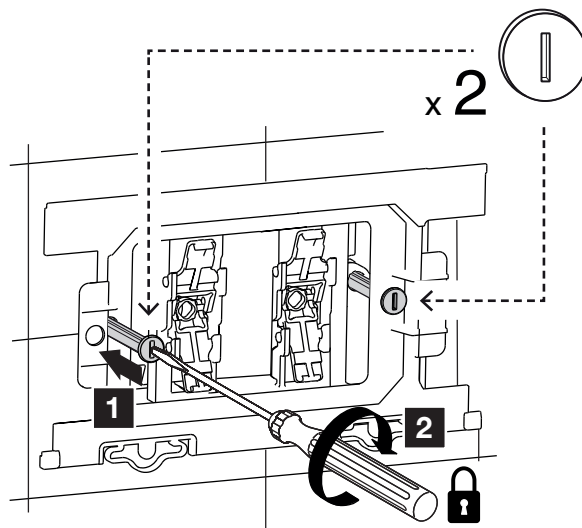

4

MUUR

x2

x2

← X + 10mm →

← X + 20mm →

4

BOVEN

x2

x2

← X + 10mm →

← X + 75mm →

5