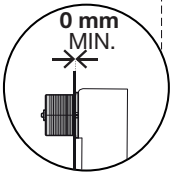

# Hudson Reed

Spoelknop

Handleiding

(afmetingen in millimeters)

4

**MUUR**

x2

x2

← X + 10mm →

← X + 20mm →

4

**BOVEN**

x2

x2

← X + 10mm →

← X + 75mm →