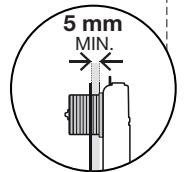

# Hudson Reed

Spoelknop

Handleiding

(afmetingen in millimeters)

4

**MUUR**

x2

x2

← X + 10mm →

← X + 20mm →

4

**BOVEN**

x2

x2

← X + 10mm →

← X + 75mm →