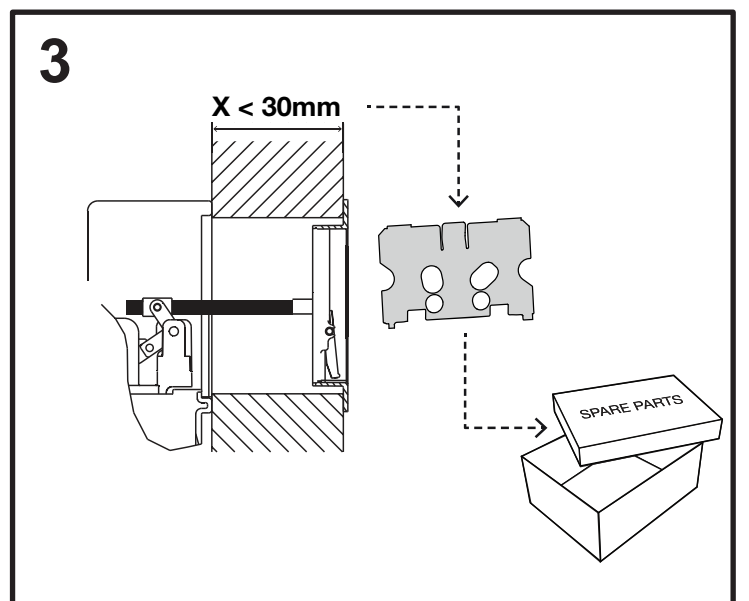

# Hudson Reed

Spoelknop

Handleiding

(afmetingen in millimeters)

4

**MUUR**

x2

x2

← X + 10mm →

← X + 20mm →

4

**BOVEN**

x2

x2

← X + 10mm →

← X + 75mm →