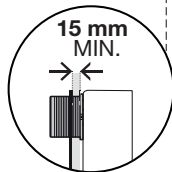

# Hudson Reed

Spoelknop

Handleiding

(afmetingen in millimeters)

4

**MUUR**

x2

x2

← X + 10mm →

← X + 20mm →

4

**BOVEN**

x2

x2

← X + 10mm →

← X + 75mm →