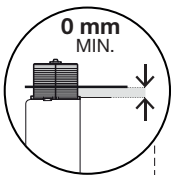

# Hudson Reed

Spoelknop

Handleiding

(afmetingen in millimeters)

4

**MUUR**

x2

x2

← X + 10mm →

← X + 20mm →

4

**BOVEN**

x2

x2

← X + 10mm →

← X + 75mm →