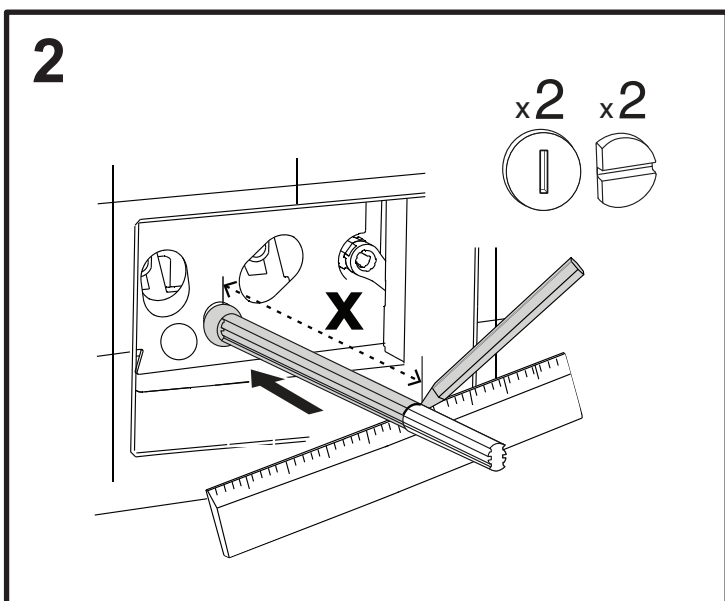

# Hudson Reed

Spoelknop

Handleiding

(afmetingen in millimeters)

4

**MUUR**

x2

x2

← X + 10mm →

← X + 20mm →

4

**BOVEN**

x2

x2

← X + 10mm →

← X + 75mm →