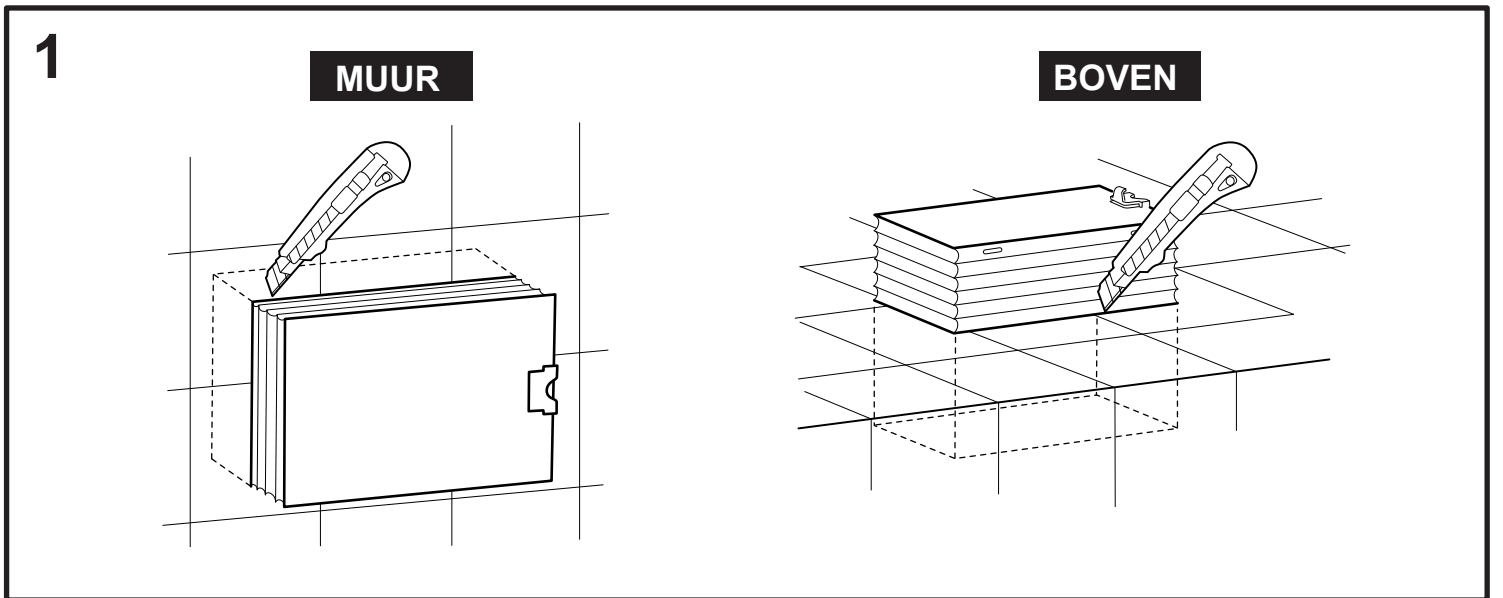

# Hudson Reed

Spoelknop

Handleiding

(afmetingen in millimeters)

4

**MUUR**

x2

x2

← X + 10mm →

← X + 20mm →

4

**BOVEN**

x2

x2

← X + 10mm →

← X + 75mm →