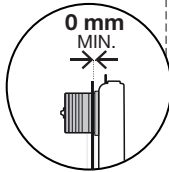

# Hudson Reed

Spoelknop

Handleiding

(afmetingen in millimeters)

4

**MUUR**

x2

x2

← X + 10mm →

← X + 20mm →

4

**BOVEN**

x2

x2

← X + 10mm →

← X + 75mm →