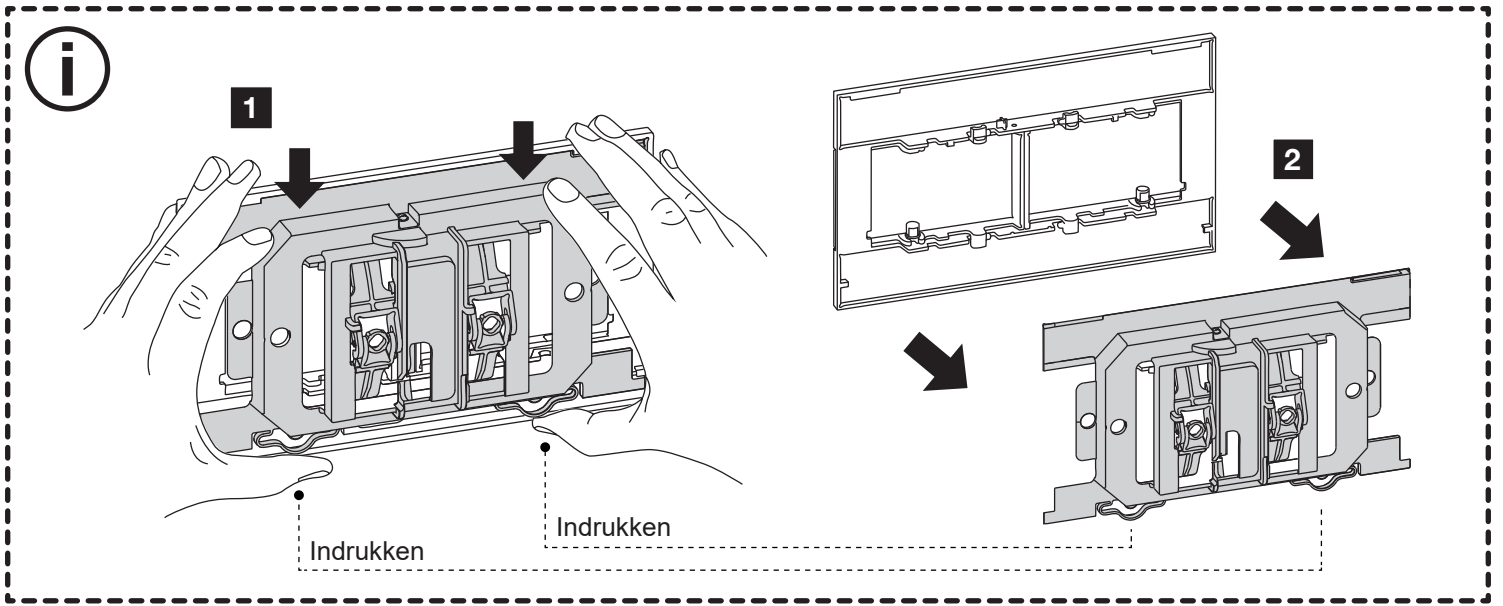

# Hudson Reed

Spoelknop

Handleiding

(afmetingen in millimeters)

4

**MUUR**

x2

x2

← X + 10mm →

← X + 20mm →

4

**BOVEN**

x2

x2

← X + 10mm →

← X + 75mm →