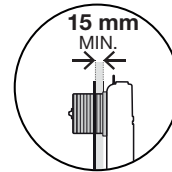

# Hudson Reed

Spoelknop

Handleiding

(afmetingen in millimeters)

4

**MUUR**

x2

x2

← X + 10mm →

← X + 20mm →

4

**BOVEN**

x2

x2

← X + 10mm →

← X + 75mm →