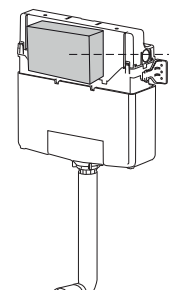

# Hudson Reed

Spoelknop

Handleiding

(afmetingen in millimeters)

4

**MUUR**

x2

x2

← X + 10mm →

← X + 20mm →

4

**BOVEN**

x2

x2

← X + 10mm →

← X + 75mm →