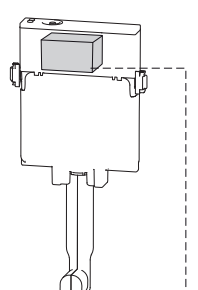

# Hudson Reed

Spoelknop

Handleiding

(afmetingen in millimeters)

4

**MUUR**

x2

x2

← X + 10mm →

← X + 20mm →

4

**BOVEN**

x2

x2

← X + 10mm →

← X + 75mm →