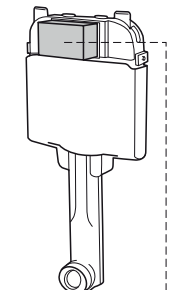

# Hudson Reed

Spoelknop

Handleiding

(afmetingen in millimeters)

4

**MUUR**

x2

x2

← X + 10mm →

← X + 20mm →

4

**BOVEN**

x2

x2

← X + 10mm →

← X + 75mm →