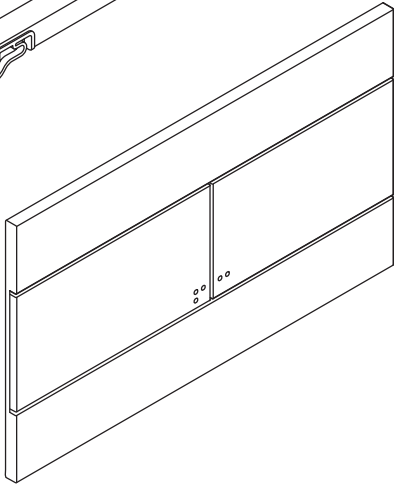

# Hudson Reed

Spoelknop

Handleiding

(afmetingen in millimeters)

4

**MUUR**

x2

x2

← X + 10mm →

← X + 20mm →

4

**BOVEN**

x2

x2

← X + 10mm →

← X + 75mm →